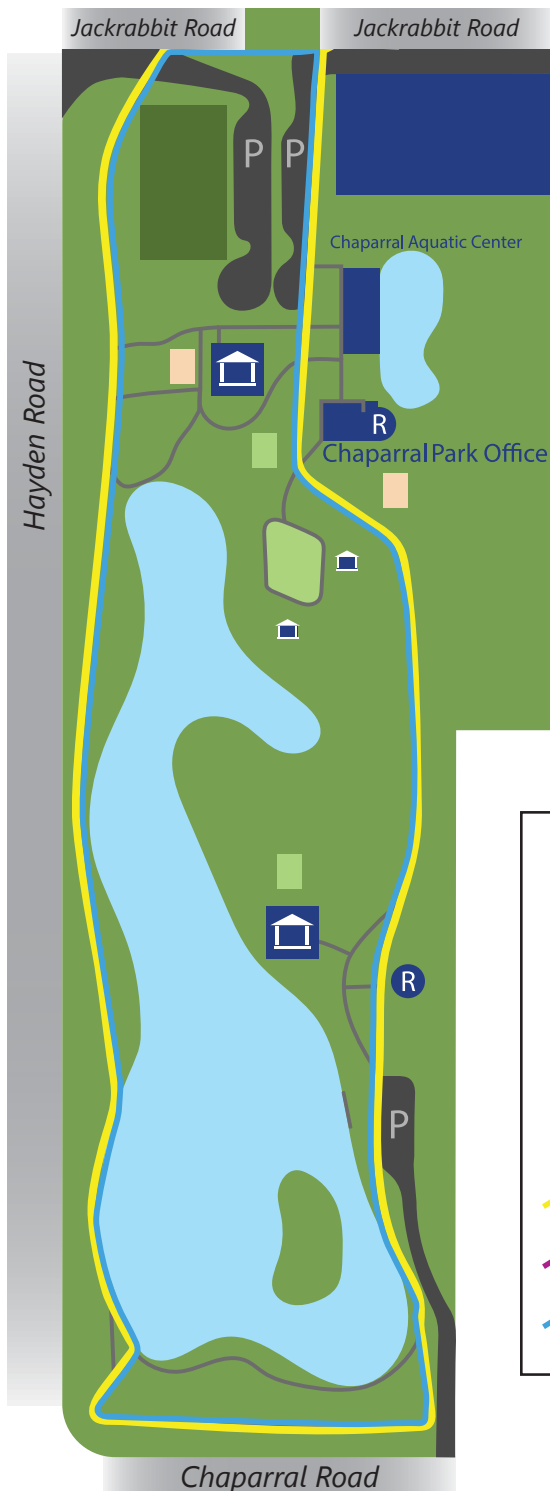

# Chaparral Park Walking Map

5401 N. Hayden Rd.  
480-312-2353

### Legend

-  Restroom
-  Ramada
-  Parking
-  Full Loop (2.1 Miles)
-  North Loop (1 Mile)
-  South Loop (1.1 Mile)

For more information on  
Chaparral Park,  
visit [ScottsdaleAZ.gov](http://ScottsdaleAZ.gov)  
and search "Chaparral Park"