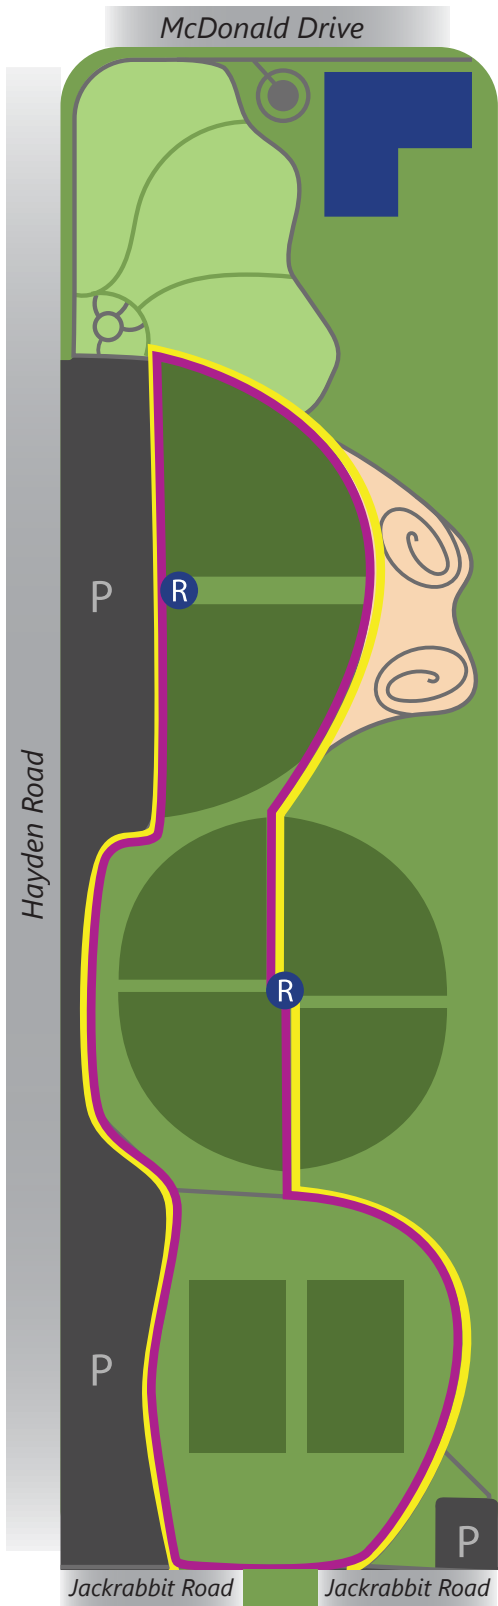

# Chaparral Park Walking Map

5401 N. Hayden Rd.  
480-312-2353

### Legend

-  Restroom
-  Ramada
-  Parking
-  Full Loop (2.1 Miles)
-  North Loop (1 Mile)
-  South Loop (1.1 Mile)

For more information on  
Chaparral Park,  
visit [ScottsdaleAZ.gov](http://ScottsdaleAZ.gov)  
and search "Chaparral Park"